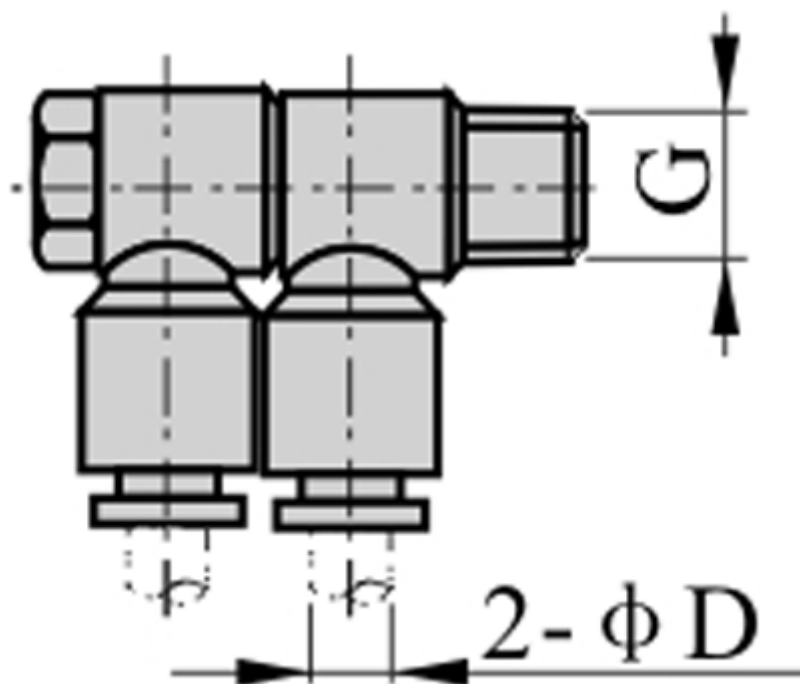

# Data Sheet

Article number: 58EPHW1003

Description: Fitting EPHW1003 Double angle  
Thread 3/8", tube diameter - 10

## Measures

D = 10  
Thread = 3/8"